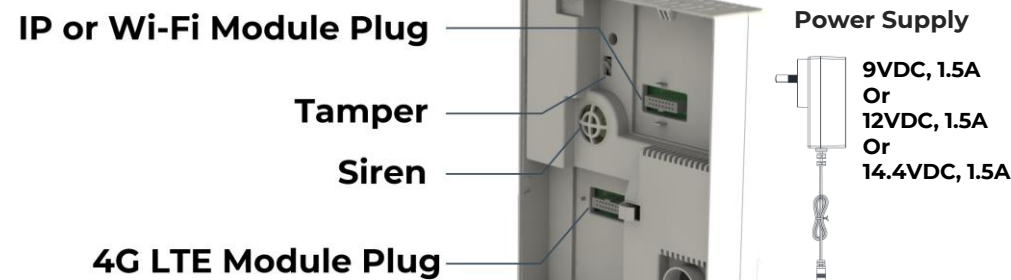

Plug-in Communication Modules

IP Module RW332IP00000A   Wi-Fi Module RW33200W00A   Wi-Fi Ext Ant+Cbl RCWIFIANT00A   4G Module RW332G400AUA Or RP432G400AUA