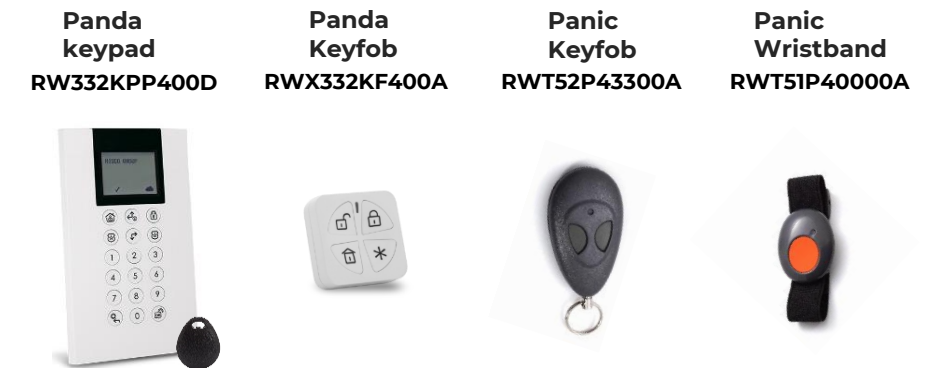

Wireless Keypad & Keyfobs