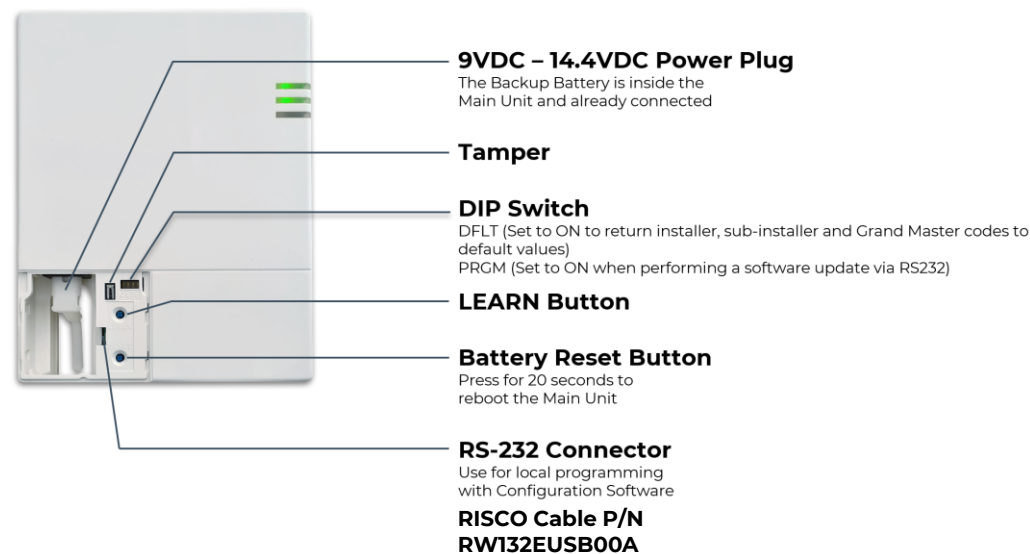

Control Panel RW332M40100A