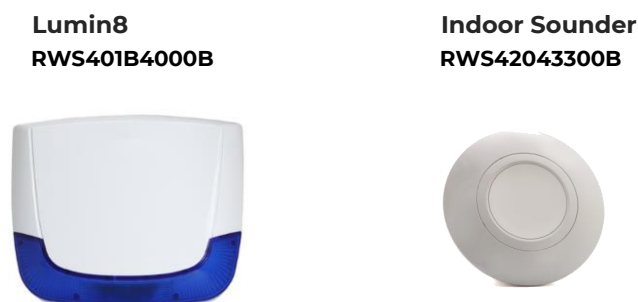

Wireless Sirens