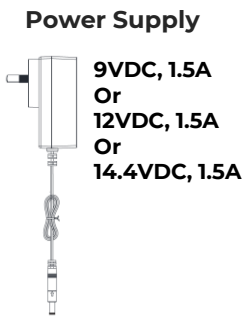

Plug-in Communication Modules

IP Module RW332IP00000A   Wi-Fi Module RW33200W00A   Wi-Fi Ext Ant+Cbl RCWIFIANT00A   4G Module RW332G400AUA Or RP432G400AUA